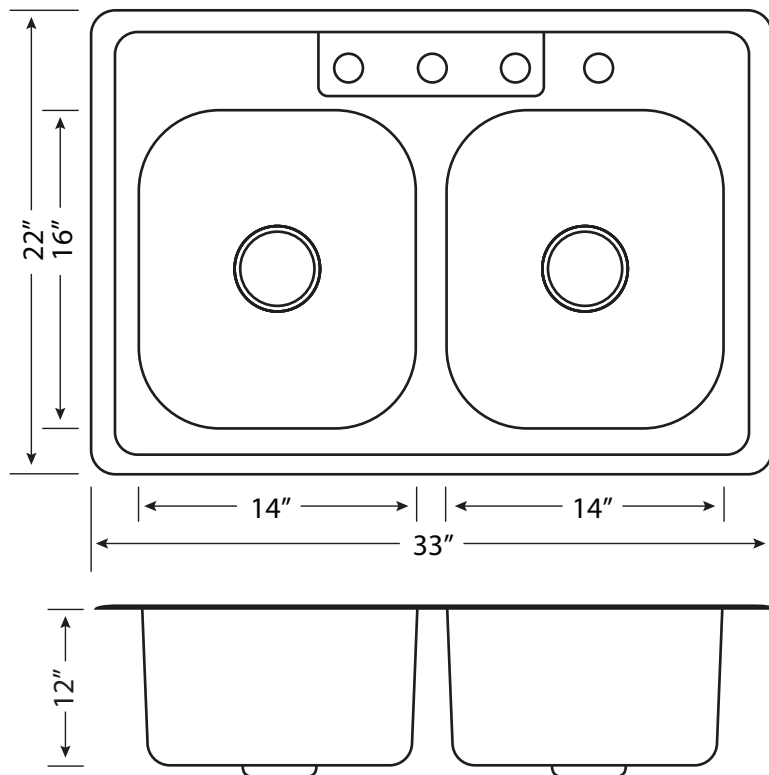

Topmount / Self Rimming

Overall Size:

33" x 22" x 12"

Bowl Size:

16" x 14" x 12"

Material:

T-304 Stainless Steel

18 Gauge

Stone Guard Undercoated

Satin Finish

Template and Fastener

Clips Included

Sink Weight: 20 lbs.

3322-4-TM-18G-2B
Stainless Steel

EV-69 Basic Strainer
Accessories Sold
Separately

3322-4-TM-18G-2B-ST