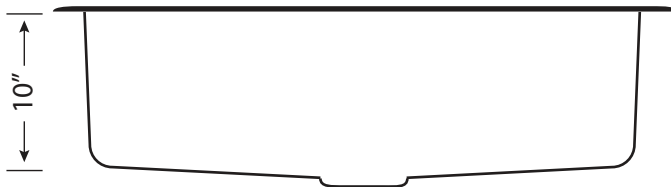

Single Bowl Undermount

Overall Size:

29-3/4" x 18" x 10"

Bowl Size:

27-11/16" x 16" x 10"

Material:

T-304 Stainless Steel

3 1/2" Drain

Stone Guard Undercoated

Satin Finish

Under Counter Installation

Template and Fastener

Clips Included

Sink Weight: 20 lbs.

3018-UM-1B

Stainless Steel