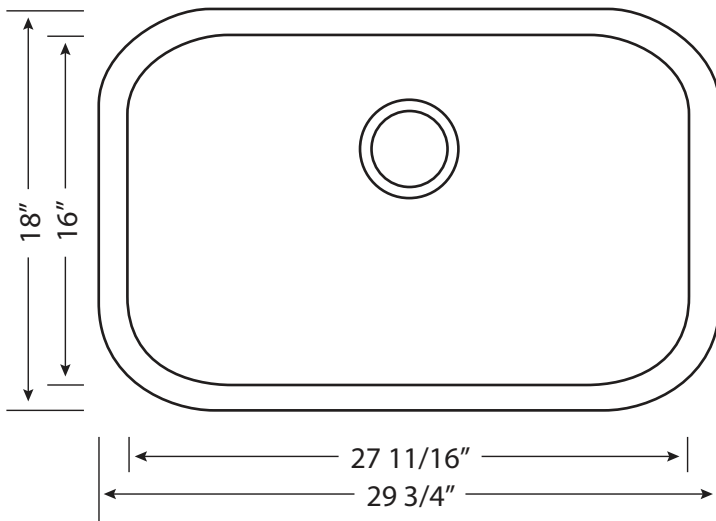

Single Bowl Undermount

Overall Size:

29-3/4" x 18" x 10"

Bowl Size:

27-11/16" x 16" x 10"

Material:

T-304 Stainless Steel

3 1/2" Drain

Stone Guard Undercoated

Satin Finish

Under Counter Installation

Template and Fastener

Clips Included

Sink Weight: 20 lbs.

3018-UM-1B

Stainless Steel