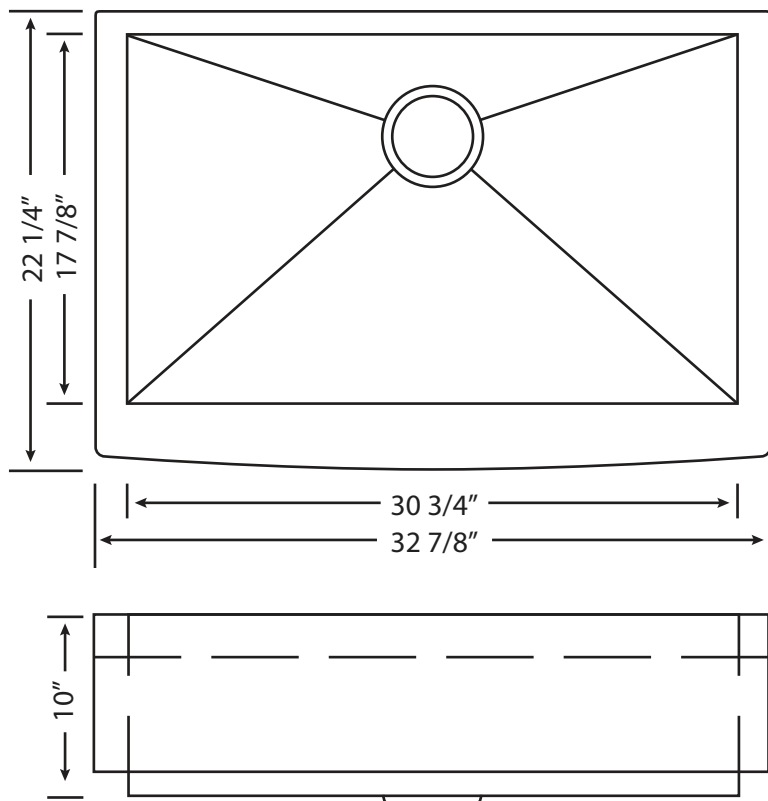

Topmount / Self Rimming

Overall Size:

32-7/8" x 22-1/4" x 10"

Bowl Size:

30-3/4" x 17-7/8" x 10"

Material:

T-304 Stainless Steel

18 Gauge

Stone Guard Undercoated

Satin Finish

Template and Fastener

Clips Included

Sink Weight: 35 lbs.

3322-AS-1B

Stainless Steel

3322-AS-1B-ST