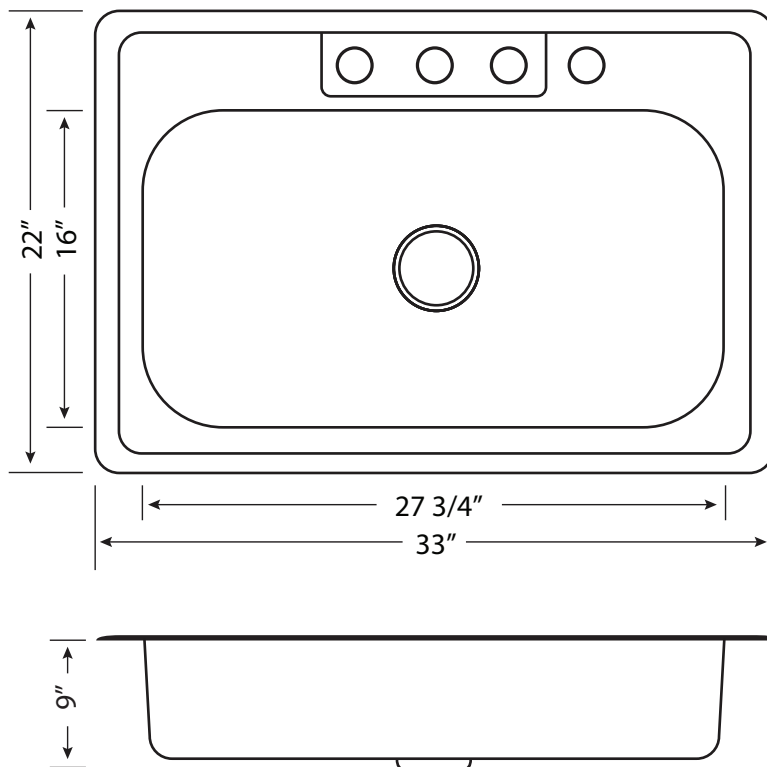

Topmount / Self Rimming

Overall Size:

33" x 22" x 9"

Bowl Size:

27-3/4" x 16" x 9"

Material:

T-304 Stainless Steel

20 Gauge

Stone Guard Undercoated

Satin Finish

Template and Fastener

Clips Included

Sink Weight: 20 lbs.

**3322-4-TM-20G-1B**  
Stainless Steel

3322-4-TM-20G-1B-ST

EV-69 Basic Strainer  
Accessories Sold Separately