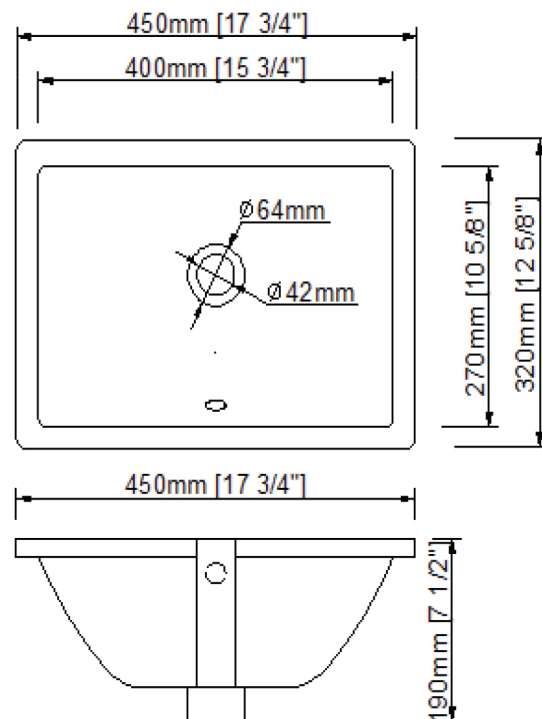

VITREOUS CHINA RECTANGULAR UNDERMOUNT SINK

EV-1812-RTUM-VC-20

CERAMIC BASIN

Undermount

Overall Size: 17-3/4" x 12-5/8" x 7-1/2"

FEATURES:

- Vitreous china
- Rectangular basin
- No faucet hole, requires wall-mounted or counter-mounted faucet
- With front overflow
- Undermount installation (Installation clips is optional)
- Drain is not included

Compliance Certifications-Meets or Exceeds the following Specifications:

ASME A112.19.2-2013/CSA B45.1-13-Ceramic plumbing fixtures

IMPORTANT:

Dimensions of fixtures are nominal and may vary within the range of tolerances established by ANSI Standard A112.19.2M.