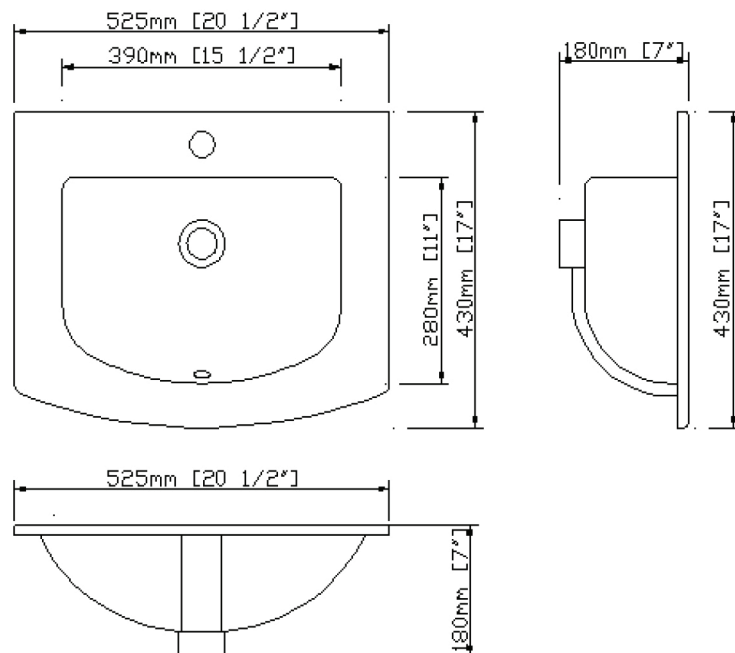

VITREOUS CHINA OVAL DROP-IN LAVATORY SINK

EV-2017-SQTM-VC-20 CERAMIC BASIN

Drop-in

Overall Size: 20-1/2" x 17" x 7"

FEATURES:

- Vitreous China
- Drop-in bathroom sink
- Single faucet hole
- With front overflow
- Drop-in installation
- Drain is not included

Compliance Certifications-Meets or Exceeds the following Specifications:
ASME A112.19.2-2018/CSA B45.1-18 - Ceramic plumbing fixtures

IMPORTANT:

Dimensions of fixtures are nominal and may vary within the range of tolerances established by ANSI Standard A112.19.2M.