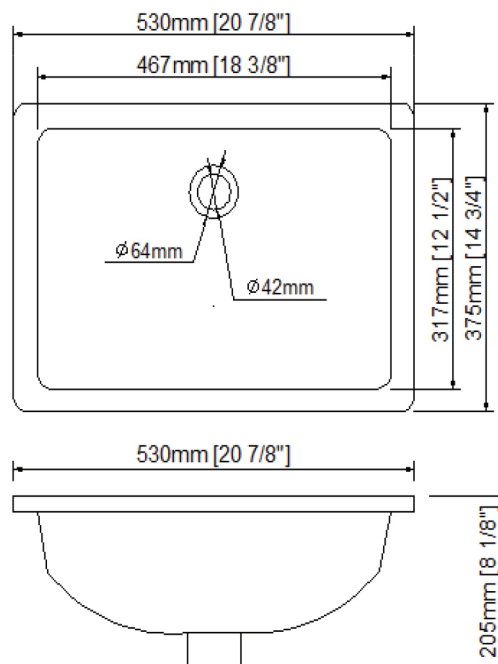

VITREOUS CHINA RECTANGULAR UNDERMOUNT SINK

EV-2115-RTUM-VC-20 CERAMIC BASIN

Undermount

Overall Size:

20-7/8" x 14-3/4" x 8-1/8"

FEATURES:

Vitreous china

Rectangular basin

No faucet hole, requires
wall-mounted or
counter-mounted faucet

With front overflow

Undermount installation

(Installation clips is optional)

Drain is not included

Compliance Certifications-Meets or Exceeds the following Specifications:
ASME A112.19.2-2013/CSA B45.1-13-Ceramic plumbing fixtures

IMPORTANT:

Dimensions of fixtures are nominal and may vary within the range of tolerances established by ANSI Standard A112.19.2M.